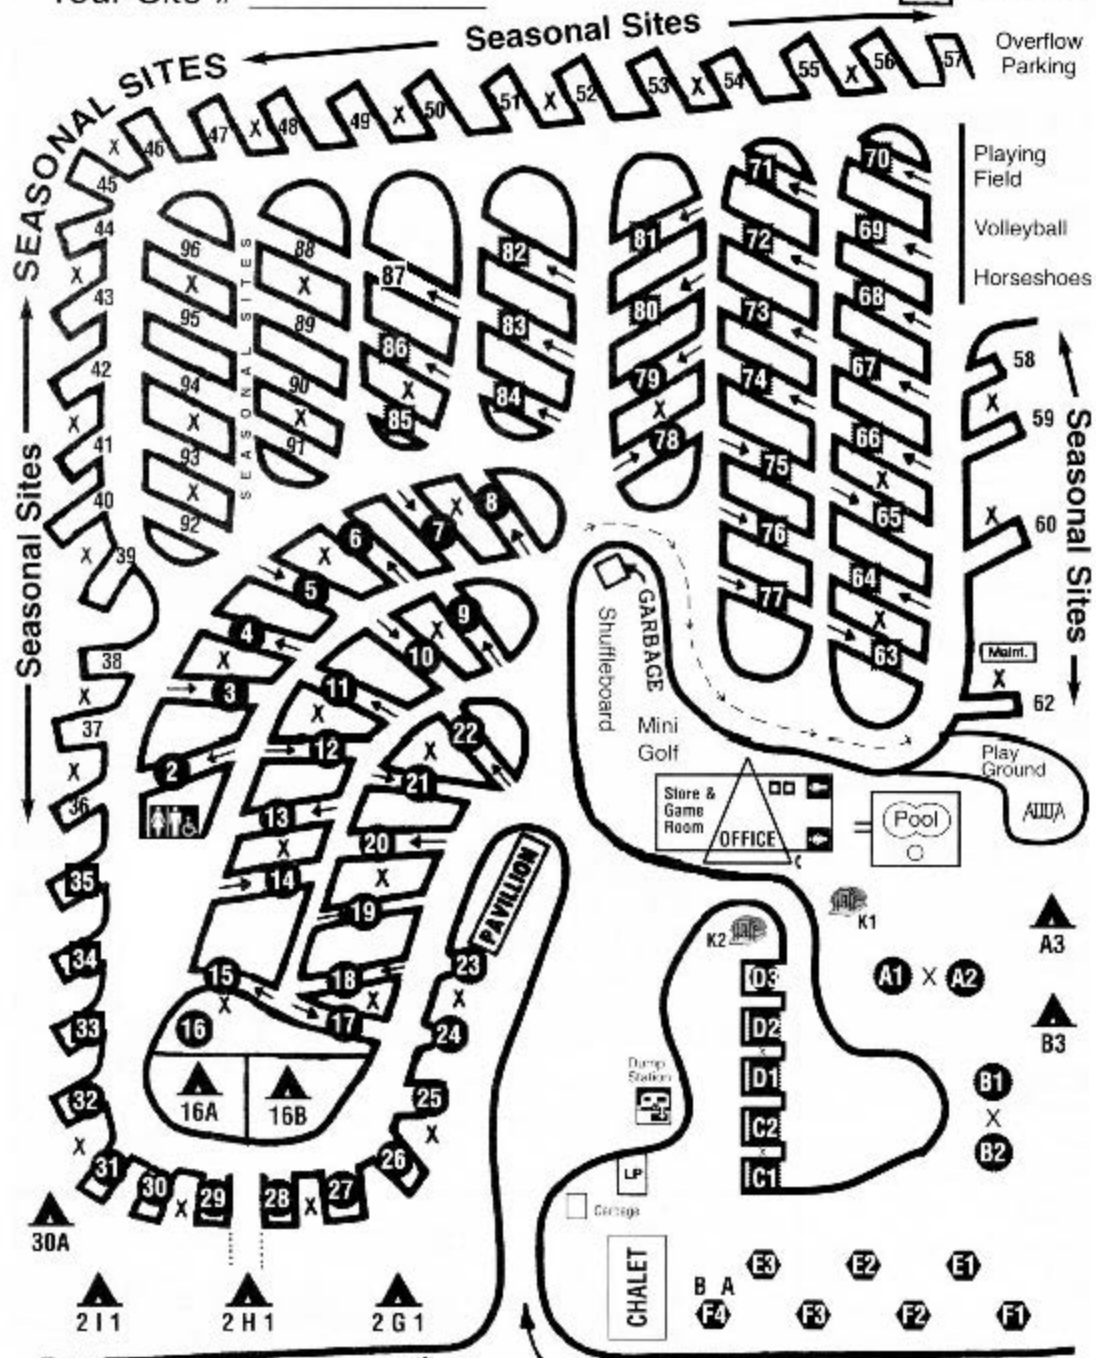

Your Site # _____

Petwalk →

Overflow Parking

- Water, Electric and Sewer
 Water and Electric
 Tenting
 Deluxe Tenting

Entrance

SPEED LIMIT
8 MPH
 Watch for Children